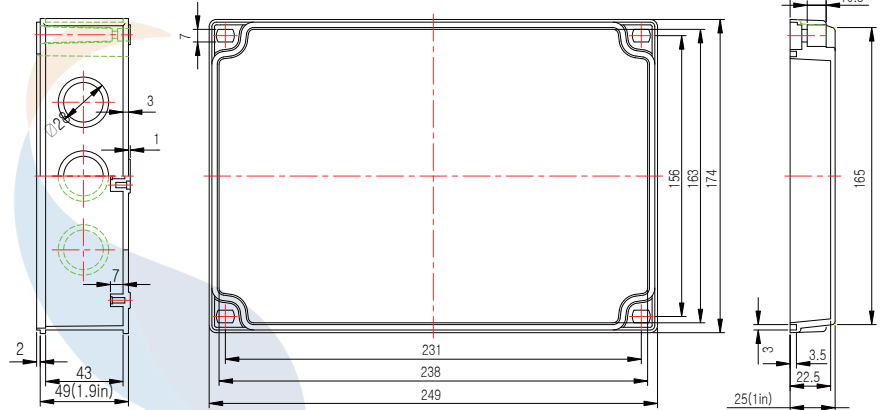

BODY

saipwell
Deliver Happiness to Everyone

									DWG. DATE	SCALE	UNITS	TYPE	THIRD ANGLE PROJECTION
TITLE : DS-1725													
MARK	REVISION	REASON OF REVISIONS	DATE	NAME	SIGN	DATE	DATE	DATE	DATE	DATE	DATE	DATE	DATE
赛普电气集团有限公司 SAIP ELECTRIC GROUP CO.,LTD.											SERIAL NO		
DWG NO : DS- 172507													