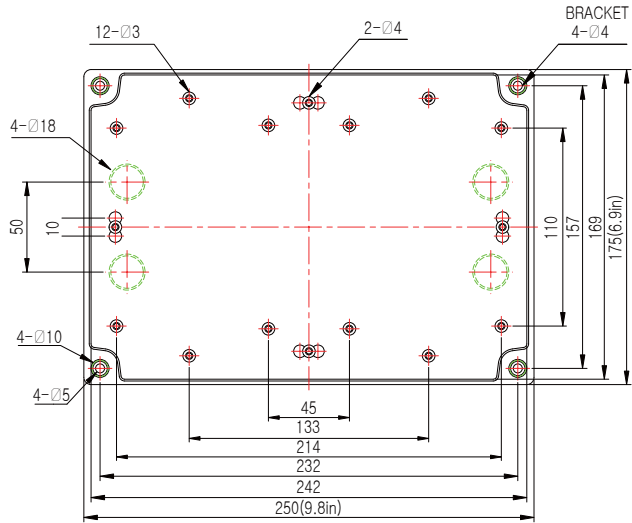

BODY

saipwell
Deliver Happiness to Everyone

									DWG. DATE	SCALE	UNITS	TYPE	THIRD ANGLE PROJECTION
TITLE : DS-1725													
MARK	REVISION	REASON OF REVISIONS	DATE	NAME	SIGN	DATE	DATE	DATE	DATE	DATE	DATE	DATE	DATE
赛普电气集团有限公司 SAIP ELECTRIC GROUP CO.,LTD.											SERIAL NO		
DWG NO : DS- 172507													