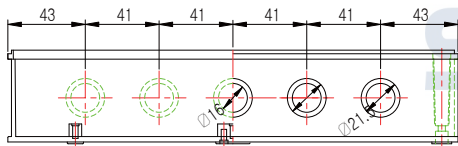

BODY

saipwell
Deliver Happiness to Everyone

									DWG. DATE	SCALE	UNITS	TYPE	THIRD ANGLE PROJECTION
TITLE : DS-1725													
MARK	REVISION	REASON OF REVISIONS	DATE	NAME	SIGN	DATE	DATE	DATE	DATE	DATE	DATE	DATE	DATE
赛普电气集团有限公司 SAIP ELECTRIC GROUP CO.,LTD.											SERIAL NO		
DWG NO : DS- 172507													